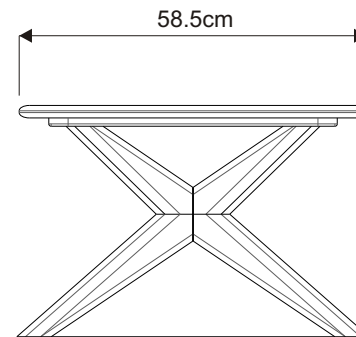

Chantry 1.2m Rectangular Coffee Table. Specification Sheet.

CHARLIE CAFFYN
FURNITURE

Finished with Liberon Finishing Oil and buffed beeswax.

Wipe clean with a non abrasive slightly damp cloth, no coarse cleaning products. An occasional application of beeswax will help to protect the wood.

END VIEW