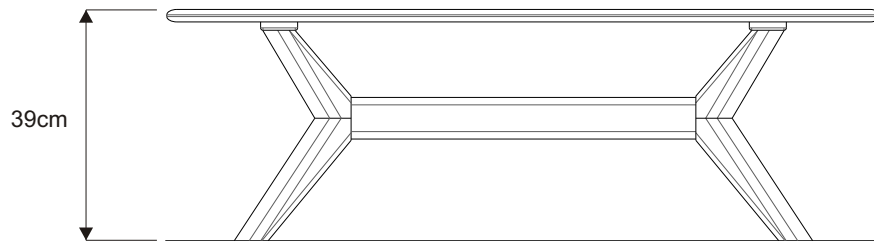

Chantry 1.2m Rectangular Coffee Table. Specification Sheet.

CHARLIE CAFFYN
FURNITURE

Finished with Liberon Finishing Oil and buffed beeswax.

Wipe clean with a non abrasive slightly damp cloth, no coarse cleaning products. An occasional application of beeswax will help to protect the wood.

SIDE VIEW