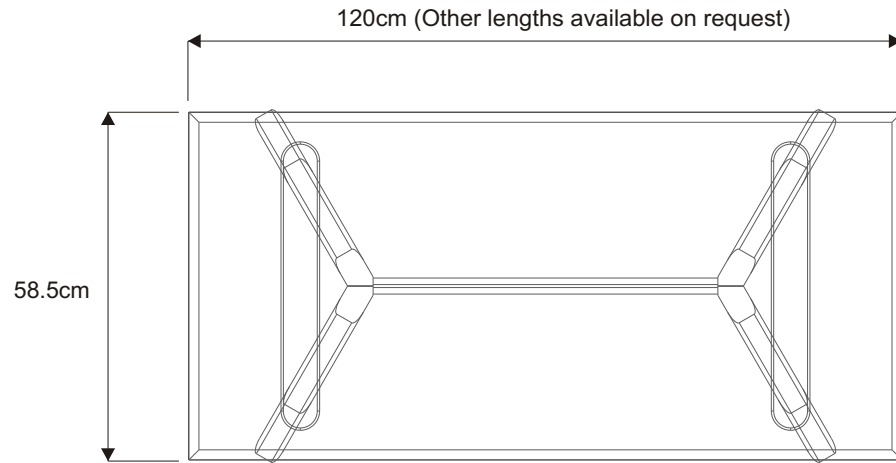

Chantry 1.2m Rectangular Coffee Table. Specification Sheet.

CHARLIE CAFFYN
FURNITURE

Oak

Finished with Liberon Finishing Oil and buffed beeswax.

Wipe clean with a non abrasive slightly damp cloth, no coarse cleaning products. An occasional application of beeswax will help to protect the wood.